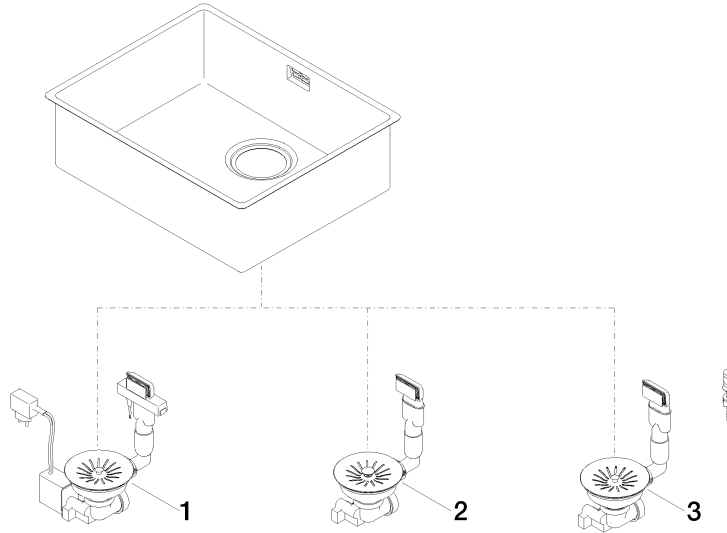

Single sink - Stainless Steel

38 550 003

- under-mounted
- 550 x 400 mm
- sink depth 175 mm
- suitable for base units 600 mm
- radius 12 mm

Drain and overflow set not included in the scope of supply. See Required miscellaneous.

Drain and overflow set not included in the scope of supply. See Required miscellaneous.

Required miscellaneous

Pop-up waste and overflow with electronic control - Stainless Steel 10 410 003-85
 • 3½" electronic drain valve (TouchFlow)

Required miscellaneous

Pop-up waste and overflow closable by hand - Stainless Steel 10 400 003-85
 • 3½" drain valve closable by hand

Required miscellaneous

Pop-up waste and overflow with knob - Stainless Steel 10 405 003-85
 • 3½" strainer waste valve

Single sink - Stainless Steel

38 550 003

mm [inches]
M 1:10

Single sink - Stainless Steel

38 550 003

Spare parts list

No.	Item Number	Name	Quantity used	Delivery time
1	10 410 003-85	Pop-up waste and overflow with electronic control - Stainless Steel	1	2
2	10 400 003-85	Pop-up waste and overflow closable by hand - Stainless Steel	1	2
3	10 405 003-85	Pop-up waste and overflow with knob - Stainless Steel	1	2